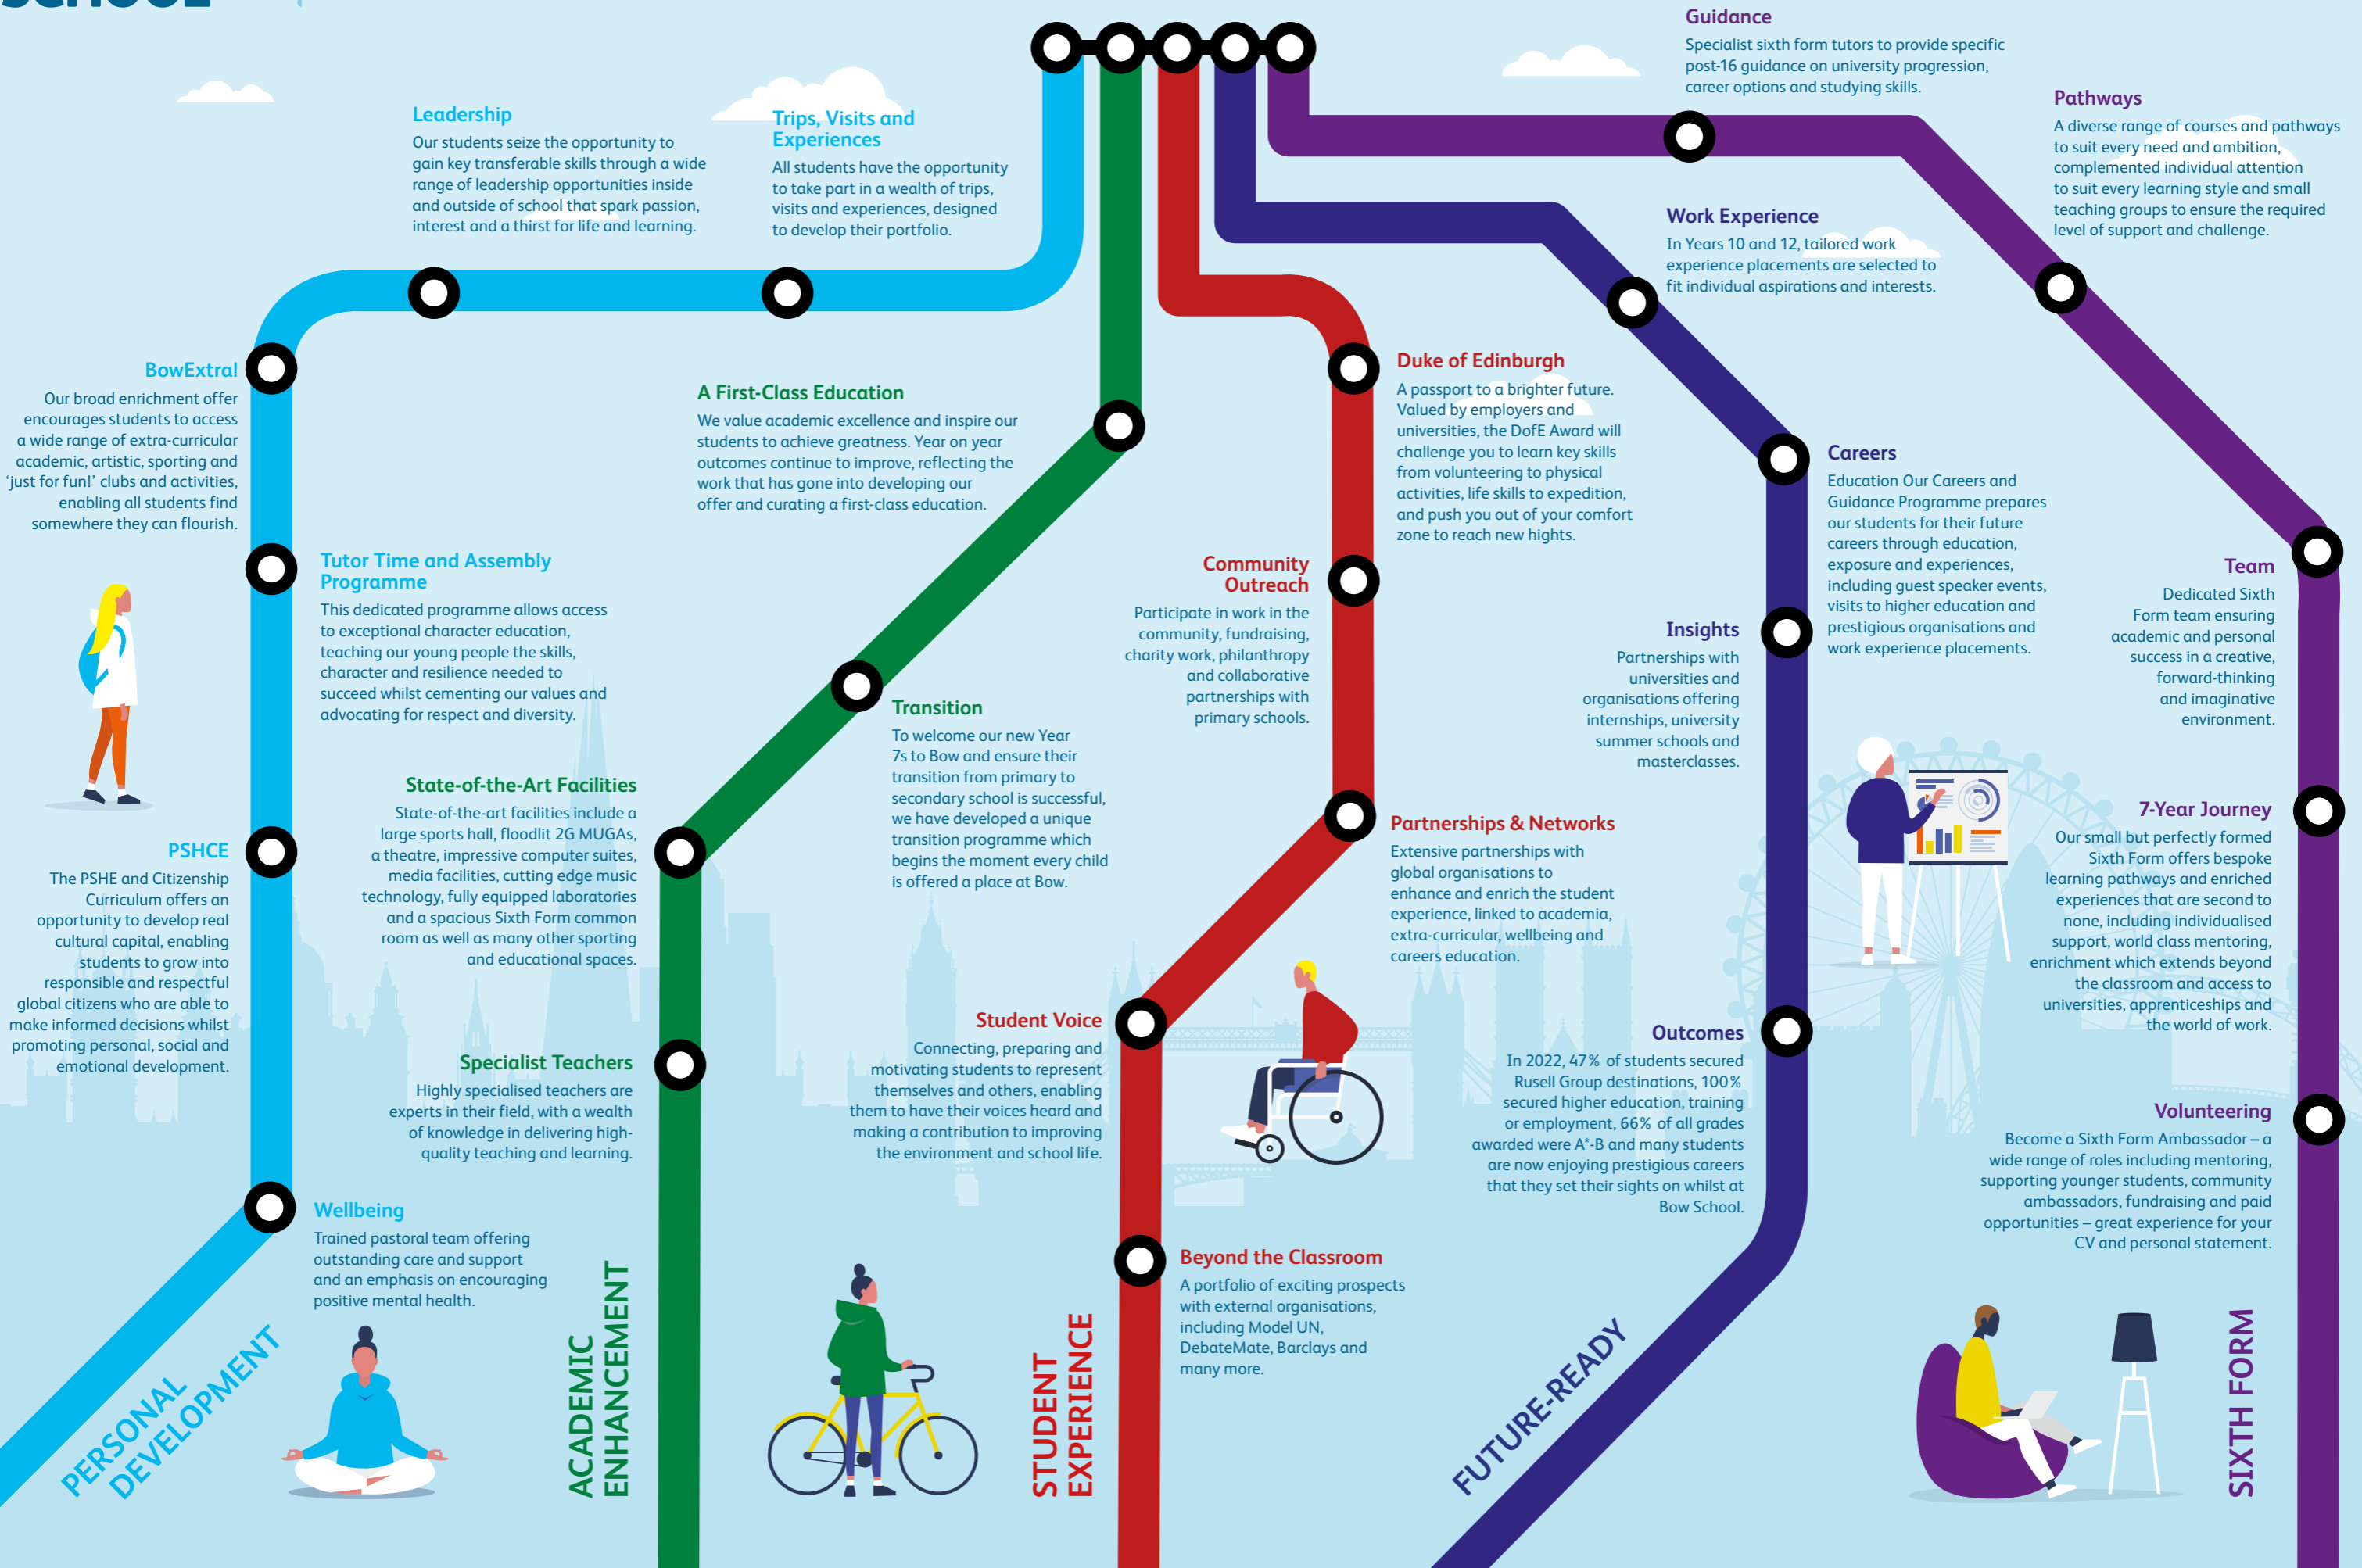

OUR VALUES

DETERMINATION
RESPONSIBILITY
ADAPTABILITY
CURIOSITY
RESPECT

The Bow School Journey
Your journey to becoming
World and Career Ready...

**BOW
SCHOOL**

OUR VISION | WORLD READY
CAREER READY

WORLD & CAREER READY

What is our World and Career Ready vision?

Our vision puts our students and their current, and future lives, at the forefront of all that we do. We intend that every Bow student has the experiences, develops the insights and is equipped with the knowledge and skills they need to ensure that they are World and Career Ready.